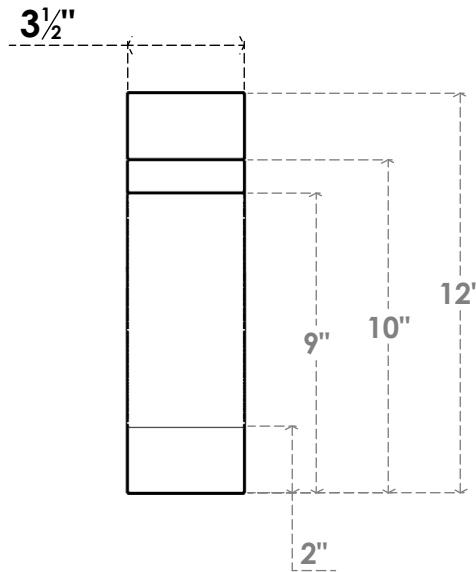

ITEM NUMBER: BRCPC035X12000X12000MRC

3 1/2"W X 12"D X 12"H MERCED ARCHITECTURAL GRADE PVC CLOSED KNEE BRACE

SIDE PROFILE

FRONT PROFILE

ISOMETRIC

EKENA MILLWORK
2300 WEST MAIN ST.
CLARKSVILLE, TX 75426
TOLL FREE: 866-607-0453
WWW.EKENAMILLWORK.COM