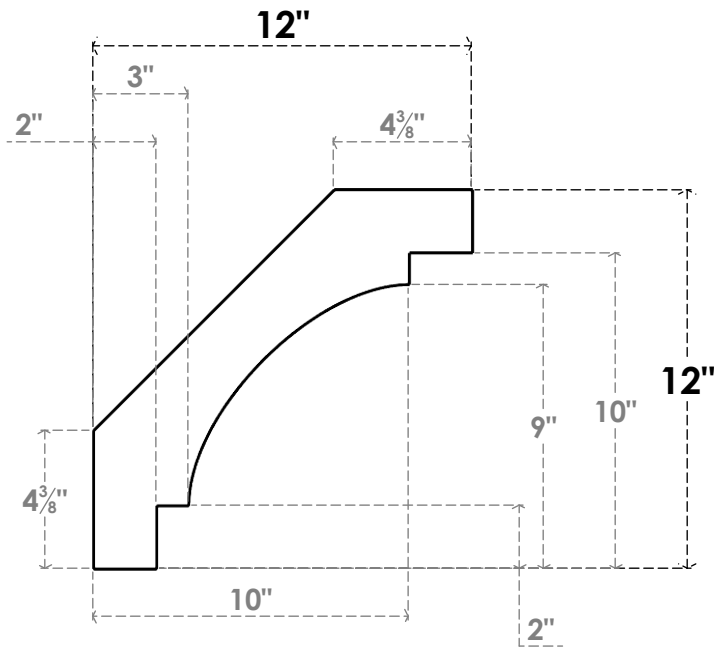

ITEM NUMBER: BRCPC035X12000X12000MRC

3 1/2"W X 12"D X 12"H MERCED ARCHITECTURAL GRADE PVC CLOSED KNEE BRACE

SIDE PROFILE

FRONT PROFILE

ISOMETRIC

EKENA MILLWORK
2300 WEST MAIN ST.
CLARKSVILLE, TX 75426
TOLL FREE: 866-607-0453
WWW.EKENAMILLWORK.COM